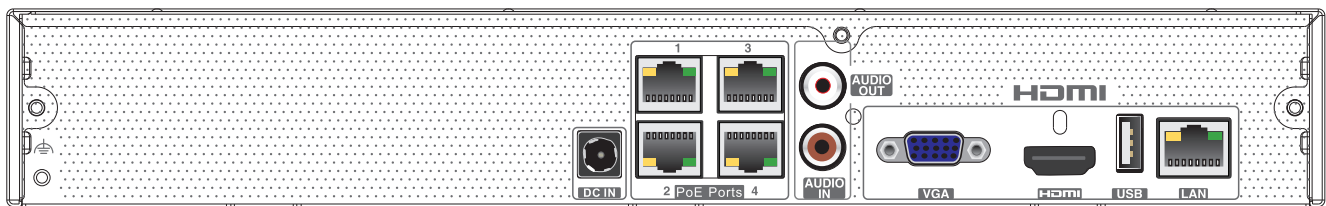

Rear Panel

TD-3104H1-4P-B2-B

TD-3108H1-8P-B2-B