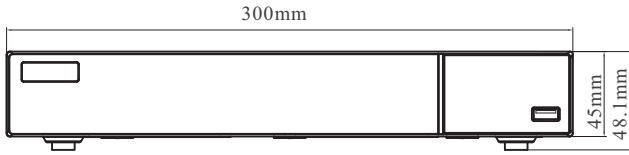

Dimensions