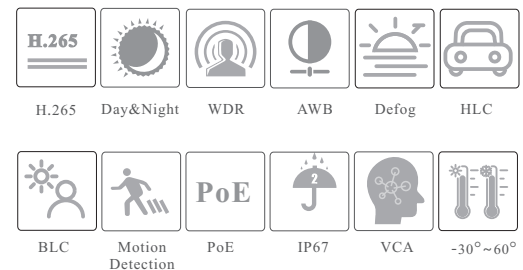

CAMERA

### 5MP IR Water-Proof Turret Network Camera

- H.265+/H.265/H.264+/H.264/MJPEG coding
- Max. resolution: 2592 × 1944
- ICR auto switch, true day / night vision
- 20 ~ 30m IR night view distance
- 3D DNR, true WDR, HLC, BLC, Defog, NIR, Smart IR and ROI coding
- Support image distortion correction
- Built-in micro SD card slot, up to 256GB
- DC12V/PoE power supply
- IP 67 ingress protection
- Support three streams
- Support remote monitoring by smart phones & tablet PCs with iOS and Android OS
- Intelligent analytics