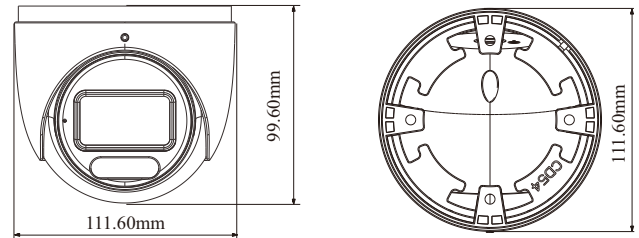

DORI Distance

Lens	Detect	Observe	Recognize	Identify
2.8~12mm(W)	64m(210ft)	26m(84ft)	13m(42ft)	6m(20ft)
2.8~12mm(T)	189m(619ft)	75m(247ft)	38m(124ft)	19m(62ft)
Others				
Power Supply	DC12V/PoE			
Power Consumption	< 9W			
Storage Conditions	- 30 °C ~ 65 °C (-22°F~149°F), Humidity: less than 95 % (non-condensing)			
Operating Conditions	- 30 °C ~ 60 °C (-22°F~140°F), Humidity: less than 95 % (non-condensing)			
Dimensions (mm)	Φ 111.6 × 99.6			
Weight (net)	Approx. 0.66KG			
Installation	Ceiling mounting; wall mounting			
Certificate	CE, FCC			
Environmental Protection	Complies with Directive EU RoHS, WEEE(2012/19/EU) , directive 94/62/EC and REACH(EC1907/2006)			

DIMENSIONS

AVAILABLE ACCESSORIES