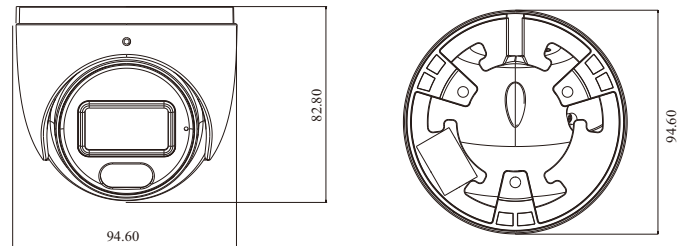

DORI Distance

Lens	Detect	Observe	Recognize	Identify
2.8mm	62m(203ft)	25m(81ft)	12m(40ft)	6m(20ft)
3.6mm	79m(259ft)	32m(104ft)	16m(52ft)	8m(26ft)
Others				
Power Supply	DC12V/PoE			
Power Consumption	< 6W			
Storage Conditions	- 30 °C ~ 65 °C (-22°F~149°F), Humidity: less than 95 % (non-condensing)			
Operating Conditions	- 30 °C ~ 60 °C (-22°F~140°F), Humidity: less than 95 % (non-condensing)			
Dimensions (mm)	Φ 94.6 × 82.8			
Weight (net)	Approx. 0.45KG			
Installation	Ceiling mounting; wall mounting			
Certificate	CE, FCC			
Environmental Protection	Complies with Directive EU RoHS, WEEE(2012/19/EU), directive 94/62/EC and REACH(EC1907/2006)			

DIMENSIONS

AVAILABLE ACCESSORIES