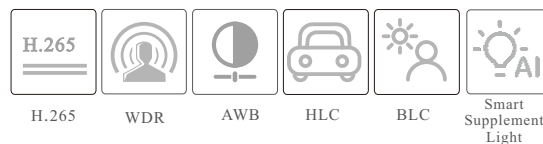

en.tvt.net.cn

For more information, please visit our website

SPECIFICATIONS

Specifications	Model	TD-9544S4-C
Camera		
Image Sensor	1/3 "CMOS	
Image Size	2560×1440	
Electronic Shutter	1/1s ~ 1 / 100000s	
Iris Type	Fixed Iris	
Min. Illumination	0.005 lux @F1.6, AGC ON; 0 lux with illumination on	
Lens	2.8mm@F1.6, Horizontal FoV: 94°; Vertical FoV: 50°; Diagonal FoV: 115° 3.6mm@F1.6, Horizontal FoV: 78°; Vertical FoV: 40°; Diagonal FoV: 97°	
Focus	Fixed	
Lens Mount	M12	
Day&Night	ICR	
Wide Dynamic Range	120dB	
BLC	Yes	
HLC	Yes	
Digital NR	Yes	
S/N Ratio	≥50dB	
Angle Adjustment	Pan: 0°~360°; Tilt: 0°~75°; Rotation: 0°~360°	
Image		
Video Compression	Main stream: H.265+ / H.265 / H.264+ / H.264 Sub stream: H.265+ / H.265 / H.264+ / H.264 / MJPEG Third stream: H.265+ / H.265 / H.264+ / H.264 / MJPEG	
H.265 Compression Standard	Main Profile@Leve4.1 High Tier	
Resolution	4MP (2560×1440), 3MP (2304×1296), 1080P (1920×1080), 720P (1280×720), D1, VGA (640×480), CIF, 480×240	
Main Stream	60Hz: 4MP/3MP/1080P/720P(1~30fps); 50Hz: 4MP/3MP/1080P/720P(1~25fps)	
Sub Stream	60Hz: 720P/D1/VGA/CIF(1~30fps); 50Hz: 720P/D1/VGA/CIF(1~25fps)	
Third Stream	60Hz: D1/480×240/CIF(1~30fps); 50Hz: D1/480×240/CIF(1~25fps)	
Bit Rate	64 Kbps ~ 6 Mbps	
Bit Rate Type	VBR / CBR	
Image Settings	ROI, Saturation, Brightness, Hue, Contrast, Wide Dynamic, Sharpness, Image Mirror, Image Flip, NR, etc. adjustable through client software or web browser	
Audio Compression	G711A/U	
ROI	Each ROI to be configured separately	
Interfaces		
Network	RJ45	
Video Output	No	
Audio	1CH audio input; 1CH built-in MIC	
Storage	Built-in micro SD card slot, up to 256GB	
Reset	Yes	
Functions		
Remote Monitoring	Web browser / TVT NVR / NVMS2.X / Mobile APP	
Web Browser	IE (plug-in required) / Google Chrome / Edge / Firefox / Safari	
Online Connection	Support simultaneous monitoring for up to 3 users; Support multi-stream real time transmission	
Network Protocol	UDP, IPv4, IPv6, DHCP, NTP, RTSP, RTP, RTCP, RTMP, PPPoE, DDNS, SMTP, FTP, 802.1x, SNMP, UPnP, HTTP, HTTPS, HTTP POST, P2P, QoS	
Interface Protocol	ONVIF	
Storage	Network remote storage; micro SD card storage	
Smart Alarm	Motion detection, SMD, SD card full, SD card error	
Smart Event	Video Exception (scene change, video blur and abnormal color detection), line crossing / region intrusion detection (human/motor vehicle/non-motor vehicle classification), abandoned/missing object detection	
General Function	Watermark, IP address filtering, video mask, heartbeat, system config backup, smart supplement light, corridor pattern	
PoE	Yes (IEEE802.3af)	
Supplement Light Range	IR range: 20 ~ 30 m; white light range: 20 ~ 30 m	
Ingress Protection	IP67	
Security	Video encryption, firmware encryption, configuration encryption, illegal login lock, IP address filtering, 802.1x authentication, basic and digest authentication for HTTP	