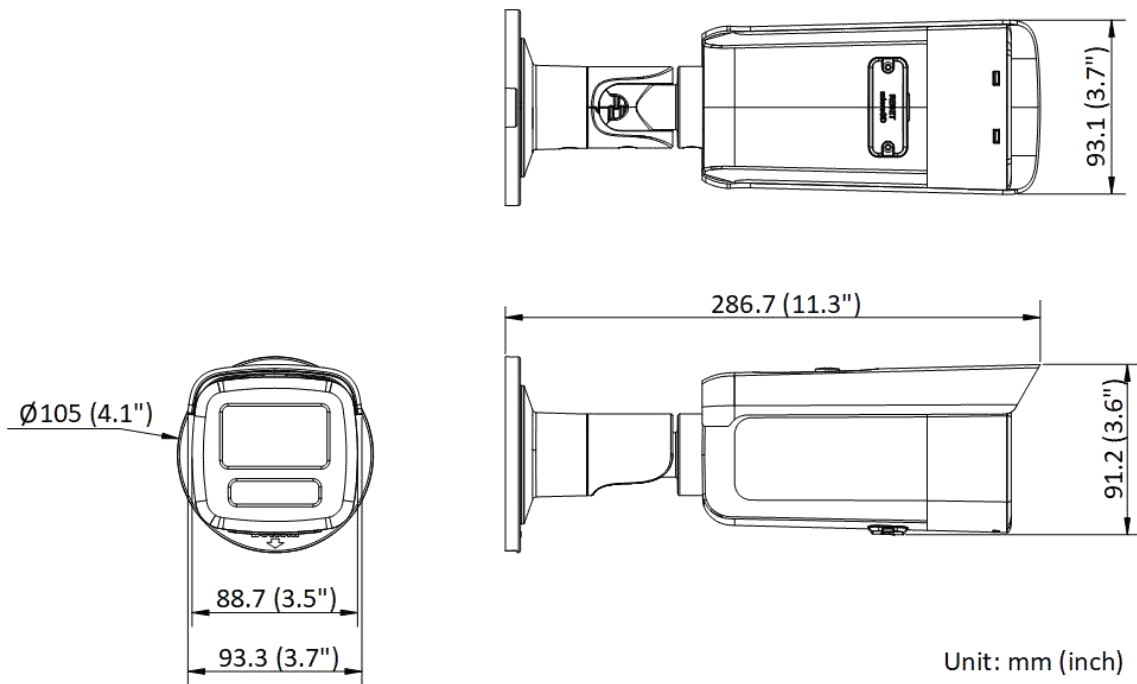

Dimension	286.7 mm × 93.3 mm × 91.2 mm (11.3" × 3.7" × 3.6")
Package Dimension	386 mm × 156 mm × 155 mm (15.2" × 6.1" × 6.1")
Weight	Approx. 1085 g (2.4 lb.)
With Package Weight	Approx. 1639 g (3.6 lb.)
Storage Conditions	-30 °C to 60 °C (-22 °F to 140 °F). Humidity 95% or less (non-condensing)
Startup and Operating Conditions	-30 °C to 60 °C (-22 °F to 140 °F). Humidity 95% or less (non-condensing)
General Function	Heartbeat, mirror, password reset via email, pixel counter, anti-banding
Language	33 languages: English, Russian, Estonian, Bulgarian, Hungarian, Greek, German, Italian, Czech, Slovak, French, Polish, Dutch, Portuguese, Spanish, Romanian, Danish, Swedish, Norwegian, Finnish, Croatian, Slovenian, Serbian, Turkish, Korean, Traditional Chinese, Thai, Vietnamese, Japanese, Latvian, Lithuanian, Portuguese (Brazil), Ukrainian
<b>Approval</b>	
EMC	CE-EMC: EN 55032: 2015, EN 61000-3-2:2019, EN 61000-3-3: 2013+A1:2019, EN 50130-4: 2011 +A1: 2014, RCM: AS/NZS CISPR 32: 2015, IC: ICES-003: Issue 7, KC: KN32: 2015, KN35: 2015
Safety	UL: UL 62368-1, CB: IEC 62368-1: 2014+A11, CE-LVD: EN 62368-1: 2014/A11: 2017, BIS: IS 13252 (Part 1): 2010/IEC 60950-1: 2005
Environment	CE-RoHS: 2011/65/EU
Protection	IP67: IEC 60529-2013

## ▪ Available Model

DS-2CD2T87G2H-LI(2.8mm)

DS-2CD2T87G2H-LI(4mm)

DS-2CD2T87G2H-LI(2.8mm)/Black

▪ **Dimension**

▪ **Accessory**

▪ **Optional**

DS-1275ZJ-SUS Vertical Pole Mount	DS-1276ZJ-SUS Corner Mount	DS-1260ZJ Junction Box	DS-1280ZJ-S Junction Box	DS-1275ZJ-S-SUS Vertical Pole Mount
DS-1275ZJ-SUS(Black) Vertical Pole Mount	DS-1276ZJ-SUS(Black) Corner Mount	DS-1260ZJ(Black) Junction Box	DS-1280ZJ-S(Black) Junction Box	