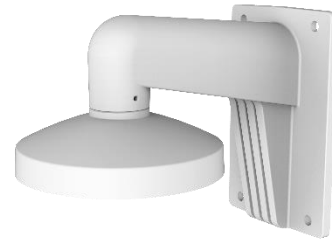

## DS-1473ZJ-155

Wall Mount for Dome Camera

### Feature

- Aluminum alloy with surface spray treatment
- The cap facilitates the installation
- Waterproof design

### Parameter

Model	DS-1473ZJ-155
Parameters	Wall Mount for Dome Camera
Appearance	Hikvision White
Material	Aluminum Alloy
Dimension	Ø 155 mm × 183.5 mm × 240 mm (6.1" × 7.22" × 9.45")
Weight	650 g (1.4 lb.)